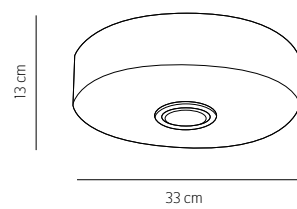

Duplo DESIGN BY JOSEP NOVELL + JOSEP PUIG

- PANTALLA cristal opal soplado
  SHADE opal blown glass shade
- ESTRUCTURA hierro pintado epoxi blanco y oro embellecedor plata
  STRUCTURE white epoxi painted metal structure and silver outside ring

- 9220/036 blanco/plata white/silver
- 2xG24q-3 + GU10 Par 20 75W

CE Balasto electrónico incluido / Lámparas no incluidas
Electronic ballast included / Lamps not included