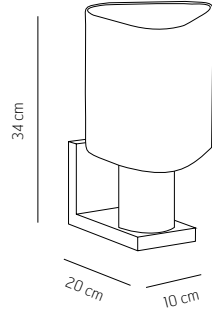

Tiny DESIGN BY JOSEP PUIG + JOSEP NOVELL

- PANTALLA policarbonato rotomoldeado opal
SHADE opal rotomoulded polycarbonate
- ESTRUCTURA acero inoxidable
STRUCTURE stainless steel

- 2370/016 acero inoxidable mate matt stainless steel
- 2371/016 acero inoxidable mate matt stainless steel
- 2372/016 acero inoxidable mate matt stainless steel
- E27 max. 20W

CE Lámpara no incluida
Lamp not included

2370/016

2371/016

2372/016

Tiny JOSEP PUIG + JOSEP NOVELL

• PANTALLA policarbonato rotomoldeado opal
SHADE opal rotomoulded polycarbonate

• ESTRUCTURA acero inoxidable
STRUCTURE stainless steel

- 4370/016 acero inoxidable mate matt stainless steel
- 4371/016 acero inoxidable mate matt stainless steel
- 4372/016 acero inoxidable mate matt stainless steel

⚠ E27 max. 20W

CE    Lámpara no incluida
Lamp not included