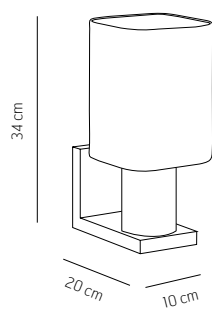

Tiny DESIGN BY JOSEP PUIG + JOSEP NOVELL

- PANTALLA policarbonato rotomoldeado opal
SHADE opal rotomoulded polycarbonate
- ESTRUCTURA acero inoxidable
STRUCTURE stainless steel

- 2370/016 acero inoxidable mate matt stainless steel
- 2371/016 acero inoxidable mate matt stainless steel
- 2372/016 acero inoxidable mate matt stainless steel
- E27 max. 20W

CE Lámpara no incluida
Lamp not included

2370/016

2371/016

2372/016

Tiny JOSEP PUIG + JOSEP NOVELL

• PANTALLA policarbonato rotomoldeado opal
SHADE opal rotomoulded polycarbonate

• ESTRUCTURA acero inoxidable
STRUCTURE stainless steel

- 4370/016 acero inoxidable mate matt stainless steel
- 4371/016 acero inoxidable mate matt stainless steel
- 4372/016 acero inoxidable mate matt stainless steel

⚠ E27 max. 20W

CE    Lámpara no incluida
Lamp not included